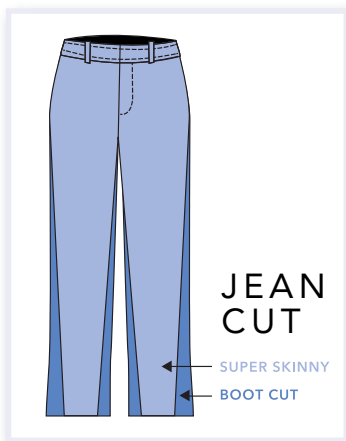

Women's Angelina Boot Cut Jean

BCP2201058 34" LEG

4, 6, 8, 9, 10, 11, 12, 13, 14, 16, 18, 20

80% Cotton / 18% Polyester / 2% Elastane,
Stretch Denim, 12oz

072404990A

Boot cut, mid rise, stretch fabric, five pocket styling, logo embroidery on back waistband, feature embroidery on back pockets, logo metal trims, contrast all over top stitch, split at hem.

$99.95 AUD

Women's Dahlia Boot Cut Jean

BCP2201271 34" LEG

BCP2207271 36" LEG

4, 6, 8, 9, 10, 11, 12, 13, 14, 16, 18, 20

80% Cotton, 18% Polyester, 2% Elastane,
Stretch Denim, 12oz

072404990A

Boot cut, mid rise, stretch fabric, five pocket styling, logo embroidery on back waistband, feature embroidery on back pockets, logo button & rivets, contrast all over top stitch.

$99.95 AUD

BLUE WASH