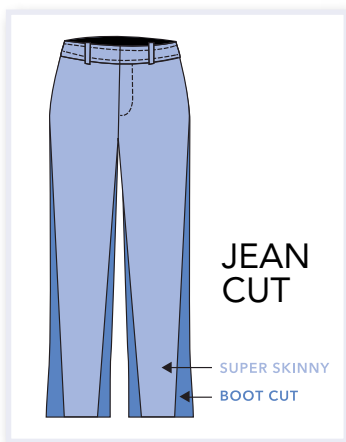

DARK WASH

Women's Dahlia Boot Cut Jean

BCP2201271 34" LEG

BCP2207271 36" LEG

4, 6, 8, 9, 10, 11, 12, 13, 14, 16, 18, 20

80% Cotton, 18% Polyester, 2% Elastane,
Stretch Denim, 12oz

072404990A

Boot cut, mid rise, stretch fabric, five pocket styling, logo embroidery on back waistband, feature embroidery on back pockets, logo button & rivets, contrast all over top stitch.

$99.95 AUD