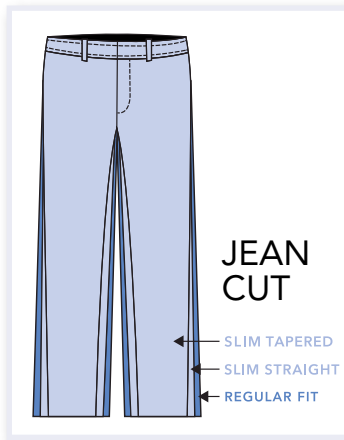

Men's Trigger Regular Fit Jean

BCP1200041 34" LEG

29, 30, 31, 32, 33, 34, 35, 36, 38, 40, 42, 44
72% Cotton / 25% Polyester / 3% Elastane,
Stretch Denim, 13oz

072404990A

Straight leg, stretch fabric, five pocket styling, logo embroidery on front coin pocket, back waistband and back pocket, feature top stitching on back pocket, logo metal trims, contrast double top stitching for strength.

$99.95 AUD

MID WASH

Men's Lever Regular Fit Jean

BCP1200042 34" LEG

29, 30, 31, 32, 33, 34, 35, 36, 38, 40, 42, 44
72% Cotton / 25% Polyester / 3% Elastane,
Stretch Denim, 13oz

072404990A

Straight leg, stretch fabric, five pocket styling, logo embroidery on front coin pocket, back waistband and back pocket, feature top stitching on back pocket, logo metal trims, contrast double top stitching for strength.

$99.95 AUD