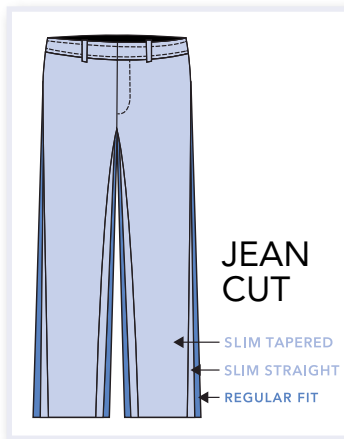

Men's Trigger Regular Fit Jean

BCP1200041 34" LEG

29, 30, 31, 32, 33, 34, 35, 36, 38, 40, 42, 44
72% Cotton / 25% Polyester / 3% Elastane,
Stretch Denim, 13oz

072404990A

Straight leg, stretch fabric, five pocket styling, logo embroidery on front coin pocket, back waistband and back pocket, feature top stitching on back pocket, logo metal trims, contrast double top stitching for strength.

$99.95 AUD

Men's Lever Regular Fit Jean

BCP1200042 34" LEG

29, 30, 31, 32, 33, 34, 35, 36, 38, 40, 42, 44
72% Cotton / 25% Polyester / 3% Elastane,
Stretch Denim, 13oz

072404990A

Straight leg, stretch fabric, five pocket styling, logo embroidery on front coin pocket, back waistband and back pocket, feature top stitching on back pocket, logo metal trims, contrast double top stitching for strength.

$99.95 AUD

DARK WASH